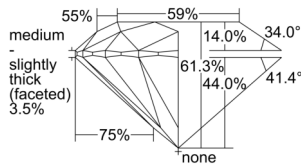

GIA®

FACSIMILE

GIA REPORT 7438856009

Verify this report at GIA.edu

GIA NATURAL DIAMOND DOSSIER®

November 27, 2024
GIA Report Number 7438856009
Shape and Cutting Style ..... Round Brilliant
Measurements ..... 5.42 - 5.46 x 3.34 mm

GRADING RESULTS

Carat Weight ..... 0.60 carat
Color Grade ..... J
Clarity Grade S11
Cut Grade ..... Excellent

ADDITIONAL GRADING INFORMATION

Polish ..... Excellent
Symmetry ..... Excellent
Fluorescence ..... None
Clarity Characteristics ..... Crystal, Cloud
Inscription(s): GIA 7438856009

PROPORTIONS

Profile to actual proportions

GRADING SCALES

GIA COLOR SCALE

COLORESS	D
	E
	F
	G
	H
	I
	J
NEAR COLORESS	K
	L
FAIN	M
	N
	O
	P
VERY LIGHT	R
	S
	T
	U
	V
	W
	X
	Y
LIGHT	Z

GIA CLARITY SCALE

FLAWLESS	VERY VERY SLIGHTLY INCLUDED	VVS₁	
			VVS₂
INTERNALLY FLAWLESS	VERY SLIGHTLY INCLUDED	VS₁	
		VS₂	
SLIGHTLY INCLUDED	SLIGHTLY INCLUDED	SI₁	
		SI₂	
INCLUDED	INCLUDED	I₁	
		I₂	
		I₃	

GIA CUT SCALE

EXCELLENT
VERY GOOD
GOOD
FAIR
POOR